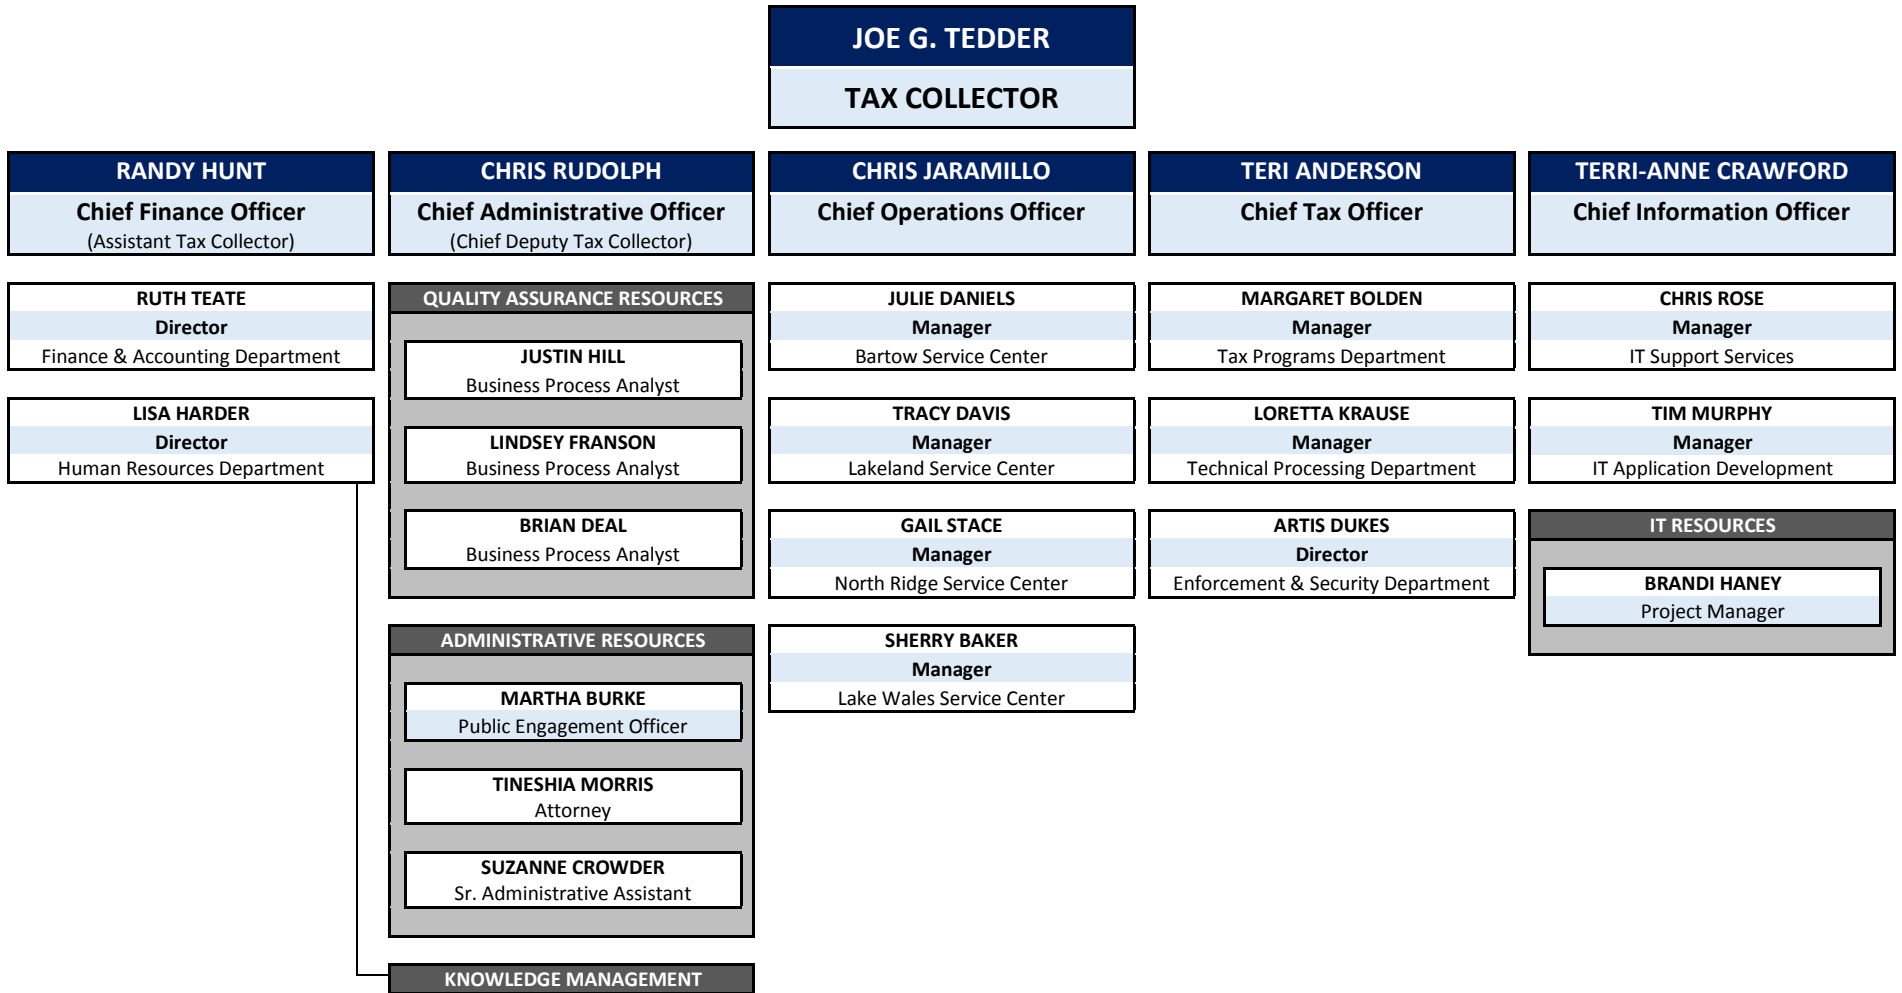

TAX COLLECTOR'S OFFICE for POLK COUNTY, FLORIDA

 EXECUTIVE LEADERSHIP

 SENIOR LEADERSHIP